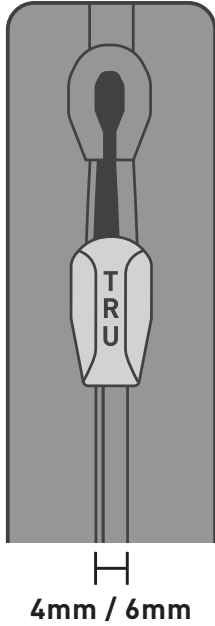

TRU 4MM/6MM WATERPROOF ZIPPER

TECH SPECS:

Rail width:	TRU4: 4mm TRU6: 6mm
Length (x):	TRU4: 100mm to 2000mm TRU6: 200mm to 2000mm
Width (y):	TRU4: 24.4mm ±1mm TRU6: 37.3mm ±1mm
Material:	TPU
Slider:	Carbon reinforced nylon
Processing:	HF/RF welding
Zipper pull:	TRU Zip recommends a floating puller. Girth hitch puller not recommended.
Color:	Black
IP Rating:	IP67

ZIPPER LENGTH (x)

TRU4: 100mm to 2000mm
TRU6: 200mm to 2000mm
Longer lengths available upon request

ZIPPER WIDTH (y)
TRU4: 24.4 ±1mm
TRU6: 37.3 ±1mm

MINIMUM SLIT WIDTH

TRU4: 14mm recommended, **12mm min.**
TRU6: 18mm recommended, **16mm min.**

PRODUCT FEATURES

- Waterproof/Dustproof (IP67)
- Smooth glide
- Silent
- Self healing
- High feature-to-value ratio
- Closed at both ends
- Durable extruded TPU
- Can be used in both fresh and saltwater