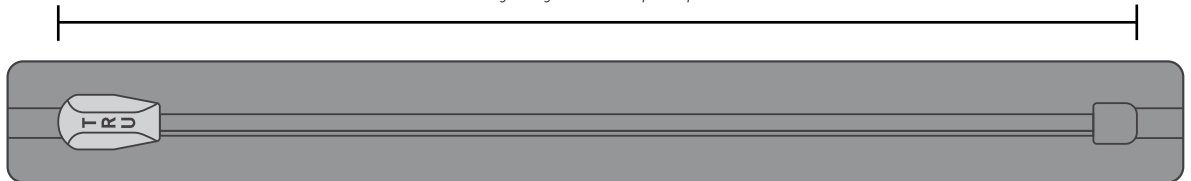

TRU 4MM/6MM WATERPROOF ZIPPER

TECH SPECS:

Rail width:	TRU4: 4mm TRU6: 6mm
Length (x):	TRU4: 100mm to 2000mm TRU6: 200mm to 2000mm
Width (y):	TRU4: 24.4mm ±1mm TRU6: 37.3mm ±1mm
Material:	TPU
Slider:	Carbon reinforced nylon
Processing:	HF/RF welding
Zipper pull:	TRU Zip recommends a floating puller. Girth hitch puller not recommended.
Color:	Black
IP Rating:	IP67

ZIPPER LENGTH (x)

TRU4: 100mm to 2000mm
TRU6: 200mm to 2000mm
Longer lengths available upon request

ZIPPER WIDTH (y)
TRU4: 24.4 ±1mm
TRU6: 37.3 ±1mm

MINIMUM SLIT WIDTH

TRU4: 14mm recommended, **12mm min.**
TRU6: 18mm recommended, **16mm min.**

PRODUCT FEATURES

- Waterproof/Dustproof (IP67)
- Smooth glide
- Silent
- Self healing
- High feature-to-value ratio
- Closed at both ends
- Durable extruded TPU
- Can be used in both fresh and saltwater